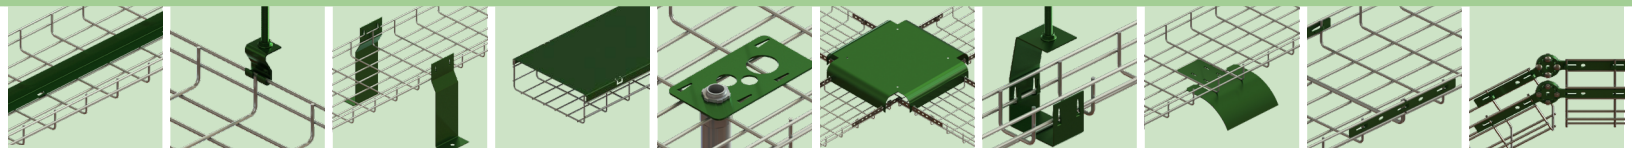

THE NEW EAGLE BASKET

Cable Management Solutions

- Proudly made in the USA
- Same day/next day shipping on select SKU's with stocking locations across the USA
- Quick Latch[™] technology makes for a simple installation
- Full line of supports and accessories available
- Variety of materials and finishes including EG, Powder Coated, Stainless, and more.
- Custom sizes are available upon request
- To request samples or additional information please reach us at ustraymarketing@atkore.com